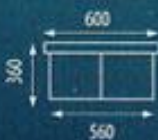

Sorrento 60

A modern design of a traditional concept with soft close hinges, adjustable feet, solid ceramic tops and hidden shelf fixings. The mirror can be used with or without a cornice.

Sorrento 60 base unit high gloss white

SOFT CLOSE SYSTEMS ARE STANDARD ON ALL

SORRENTO DOORS

Sorrento 60 wall-hung high gloss white

All Sorrento cornices include separate shaver sockets and chrome spots.

Sorrento 60

Description	Colour	Code	£ Ex VAT	£ Inc VAT
Sorrento 560mm base unit	High gloss white	1-512	245.00	281.75
Sorrento 560mm wall-hung base unit	High gloss white	1-712	245.00	281.75
Sorrento 400mm mirror	Universal	1-418	67.00	77.05
Sorrento 600mm cornice	High gloss white	1-521	122.00	140.30
Sorrento 600mm 1 tap hole ceramic top	White	1-413	76.00	87.40
Biasa HF Basin mono (inc pop-up waste)		18-001	77.00	88.55