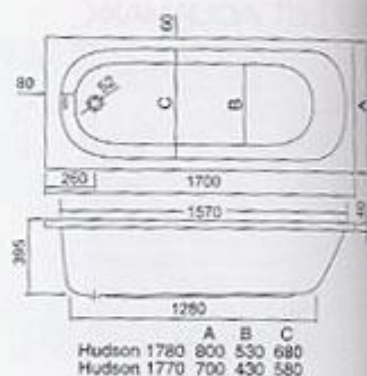

SANITARYWARE & BATHS

Hudson **AQUAMAXX**