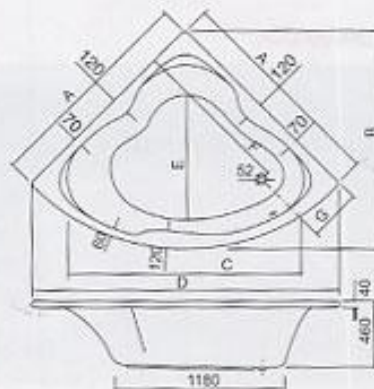

Comet Left **AQUAMAXX**

Comet Right **AQUAMAXX**

Gloria

(mm)	A	B	C	D	E	F	G	volume (L)
Gloria 150	1500	1500	1600	2100	850	1100	350	280
Gloria 140	1400	1400	1500	1980	890	1010	310	220

Code	Description	ex VAT	inc VAT		
COM.1510.MAX.LH	Comet AquaMaxx LH 1500x1000	359.00	412.85	GLO.1515.AQS	Gloria standard 1500x1500 439.00 504.82
COM.FLH	Front panel for LH bath	85.00	97.75	GLO.15F	Front panel for 1500 169.00 194.35
COM.150.MAX.RH	Comet AquaMaxx RH 1500x1000	359.00	412.85	<i>Parma bathscreens fit Iris & Da Vinci Baths</i>	
COM.RH	Front panel for RH bath	85.00	97.75	PAM.CULH	Parma curved screen for LH baths 239.00 274.85
				PAM.CURH	Parma curved screen for RH baths 239.00 274.85
				PAM.FLAT	Parma flat end screen for Iris LH/RH 159.00 182.65
				<i>Obis bathscreens fit Comet baths</i>	
GL.1414.AQS	Gloria standard 1400x1400	369.00	424.35	COLB.CULH	Obis curved screen for LH Comet 449.00 516.35
GL.14F	Front panel for 1400	169.00	194.35		