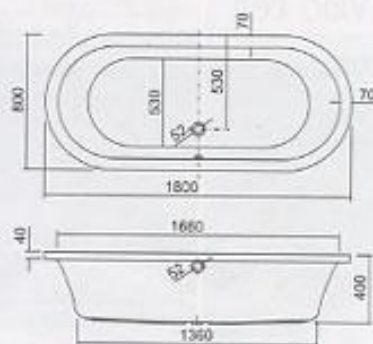

Metauro 1

AQUAESTIL BATHS

Code	Description	ex VAT	inc VAT	Code	Description	ex VAT	inc VAT
MCA.1880.AQS	Metauro Standard 1800x800	269.00	309.35	MET.1880.AQS.LH	Metauro LH Standard 1800x800	249.00	286.35
MET.CP	One piece wrap round panel	269.00	309.35	MET.FLH	Panel for LH bath	149.00	171.35
ME1.1880.AQS	Metauro 1 Standard 1800x800	249.00	286.35	MET.1880.AQS.RH	Metauro RH Standard 1800x800	249.00	286.35
ME1.F	Front panel for above	149.00	171.35	MET.FRH	Panel for RH bath	149.00	171.35
ME1.E	End panel for above	75.00	86.25