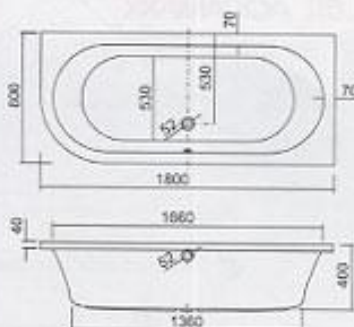

Metauro Right

AQUAESTIL BATHS

Code	Description	ex VAT	inc VAT	Code	Description	ex VAT	inc VAT
MCA.1880.AQS	Metauro Standard 1800x800	269.00	309.35	MET.1880.AQS.LH	Metauro LH Standard 1800x800	249.00	286.35
MET.CP	One piece wrap round panel	269.00	309.35	MET.FLH	Panel for LH bath	149.00	171.35
ME1.1880.AQS	Metauro 1 Standard 1800x800	249.00	286.35	MET.1880.AQS.RH	Metauro RH Standard 1800x800	249.00	286.35
ME1.F	Front panel for above	149.00	171.35	MET.FRH	Panel for RH bath	149.00	171.35
ME1.E	End panel for above	75.00	86.25