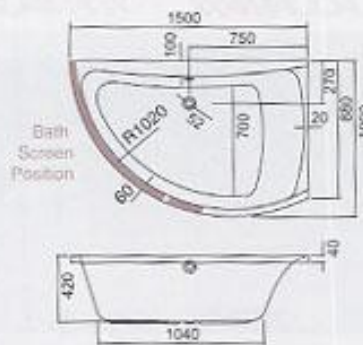

Gloria

(mm)	A	B	C	D	E	F	G	volume (L)
Gloria 150	1500	1500	1600	2100	850	1100	350	280
Gloria 140	1400	1400	1500	1980	890	1010	310	220

Code	Description	ex VAT	inc VAT		
COM.1510.MAX.LH	Comet AquaMaxx LH 1500x1000	359.00	412.85	GLO.1515.AQS	Gloria standard 1500x1500 439.00 504.82
COM.FLH	Front panel for LH bath	85.00	97.75	GLO.15F	Front panel for 1500 169.00 194.35
COM.150.MAX.RH	Comet AquaMaxx RH 1500x1000	359.00	412.85	<i>Parma bathscreens fit Iris & Da Vinci Baths</i>	
COM.RH	Front panel for RH bath	85.00	97.75	PAM.CULH	Parma curved screen for LH baths 239.00 274.85
				PAM.CURH	Parma curved screen for RH baths 239.00 274.85
				PAM.FLAT	Parma flat end screen for Iris LH/RH 159.00 182.65
				<i>Obis bathscreens fit Comet baths</i>	
GL.1414.AQS	Gloria standard 1400x1400	369.00	424.35	COLB.CULH	Obis curved screen for LH Comet 449.00 516.35
GL.14F	Front panel for 1400	169.00	194.35