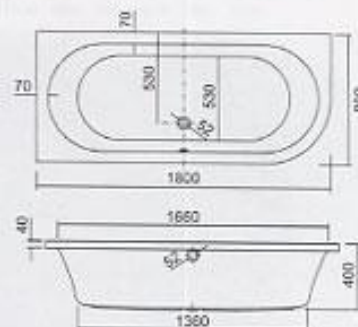

AQUAESTIL BATHS

Code	Description	ex VAT	inc VAT	Code	Description	ex VAT	inc VAT
MCA.1880.AQS	Metauro Standard 1800x800	269.00	309.35	MET.1880.AQS.LH	Metauro LH Standard 1800x800	249.00	286.35
MET.CP	One piece wrap round panel	269.00	309.35	MET.FLH	Panel for LH bath	149.00	171.35
ME1.1880.AQS	Metauro 1 Standard 1800x800	249.00	286.35	MET.1880.AQS.RH	Metauro RH Standard 1800x800	249.00	286.35
ME1.F	Front panel for above	149.00	171.35	MET.FRH	Panel for RH bath	149.00	171.35
ME1.E	End panel for above	75.00	86.25