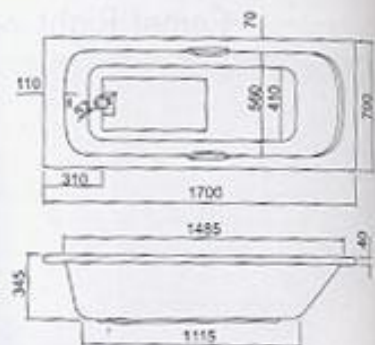

Buckingham **AQUAMAXX**