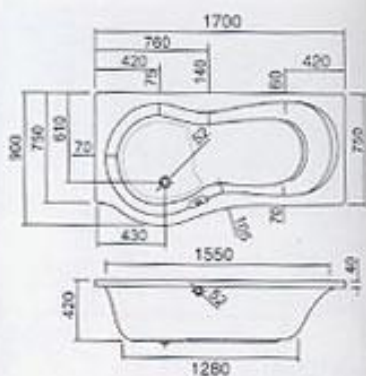

Iris Left **AQUAMAXX**