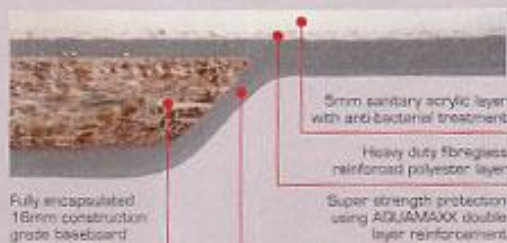

AQUAMAXX

The AQUAMAXX hi-tech super reinforcement is applied to a selection of Aquastil acrylic baths that provides a 'cast iron' like strength and extra thermal insulation - perfect for a long warm soak.

In addition all AQUAMAXX baths use anti-bacterial treated acrylic.