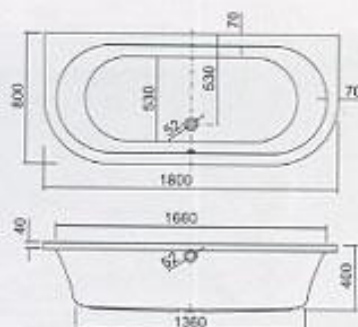

Metauro Left

AQUAESTIL BATHS

Code	Description	ex VAT	inc VAT	Code	Description	ex VAT	inc VAT
MCA.1880.AQS	Metauro Standard 1800x800	269.00	309.35	MET.1880.AQS.LH	Metauro LH Standard 1800x800	249.00	286.35
MET.CP	One piece wrap round panel	269.00	309.35	MET.FLH	Panel for LH bath	149.00	171.35
ME1.1880.AQS	Metauro 1 Standard 1800x800	249.00	286.35	MET.1880.AQS.RH	Metauro RH Standard 1800x800	249.00	286.35
ME1.F	Front panel for above	149.00	171.35	MET.FRH	Panel for RH bath	149.00	171.35
ME1.E	End panel for above	75.00	86.25