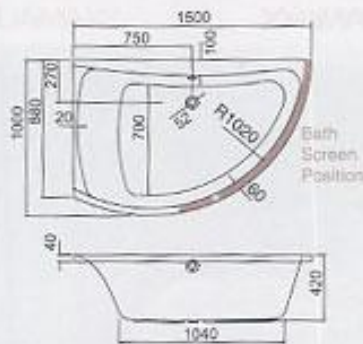

Comet Right **AQUAMAXX**

(mm)	A	B	C	D	E	F	G	volume (L)
Gloria 150	1500	1500	1600	2100	850	1100	350	280
Gloria 140	1400	1400	1500	1980	890	1010	310	220

Code	Description	ex VAT	inc VAT		
COM.1510.MAX.LH	Comet AquaMaxx LH 1500x1000	359.00	412.85	GLO.1515.AQS	Gloria standard 1500x1500 439.00 504.82
COM.FLH	Front panel for LH bath	85.00	97.75	GLO.15F	Front panel for 1500 169.00 194.35
COM.150.MAX.RH	Comet AquaMaxx RH 1500x1000	359.00	412.85	<i>Parma bathscreens fit Iris & Da Vinci Baths</i>	
COM.RH	Front panel for RH bath	85.00	97.75	PAM.CULH	Parma curved screen for LH baths 239.00 274.85
				PAM.CURH	Parma curved screen for RH baths 239.00 274.85
				PAM.FLAT	Parma flat end screen for Iris LH/RH 159.00 182.65
				<i>Obis bathscreens fit Comet baths</i>	
GL.1414.AQS	Gloria standard 1400x1400	369.00	424.35	COLB.CULH	Obis curved screen for LH Comet 449.00 516.35
GL.14F	Front panel for 1400	169.00	194.35